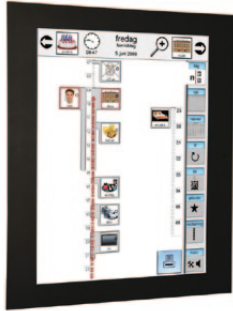

## MEMOplanner

MEMOplanner is a digital calendar with reminder functions and a touchscreen that can be adapted directly or via Internet (remote control). MEMOplanner helps you remember appointed times, make a structure of the day, month and/or year. Can be individually adapted with pictures, text and/or voice messages. Reminders can be received with an alarm sound, recorded messages and/or SMS. A light pillar/point shows the time of the day with red colour representing day and blue colour representing night. Information can also be added from another PC – via Internet (remote control). Can be hung on a wall either in landscape or portrait mode.